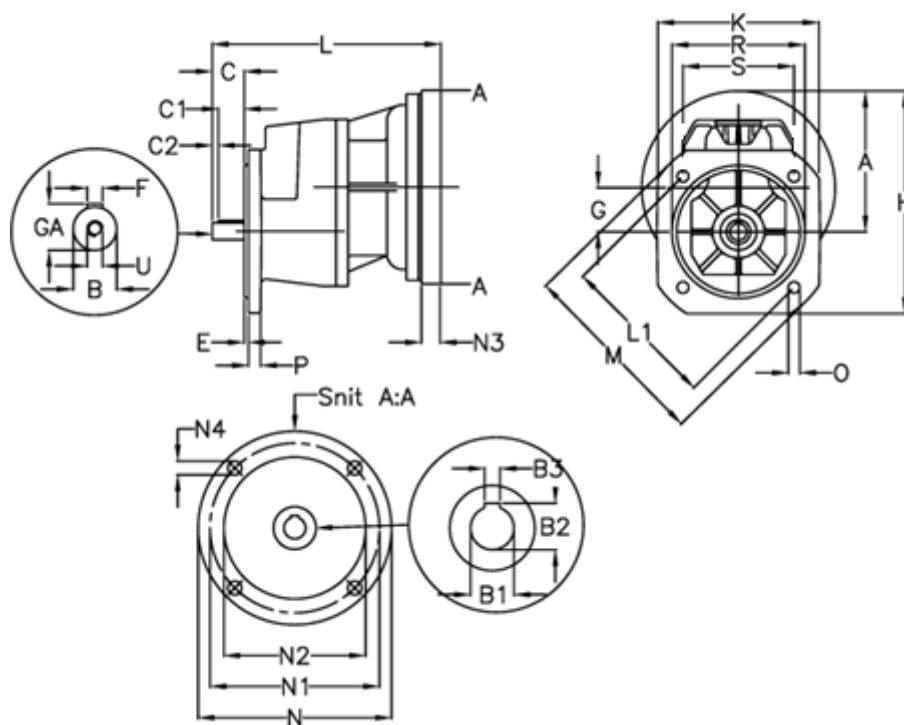

Article number: 40550101032420

Description: Single Stage Helical Gear
S 101-10,3-P63B5

Measures

A = 92.5	E = 3.5	M = 160.0	R = 110
B = 14	F = 5x5x20	N = 140	S = 95
B1 = 11	G = 36.5	N1 = 115	U = M5
B2 = 12.8	GA = 16.0	N2 = 95	
B3 = 4	H = 160.0	N3 = -	
C = 30	K = 135	N4 = M8x19	
C1 = 20	L = 189	O = 9.5	
C2 = 5	L1 = 130.0	P = 10	